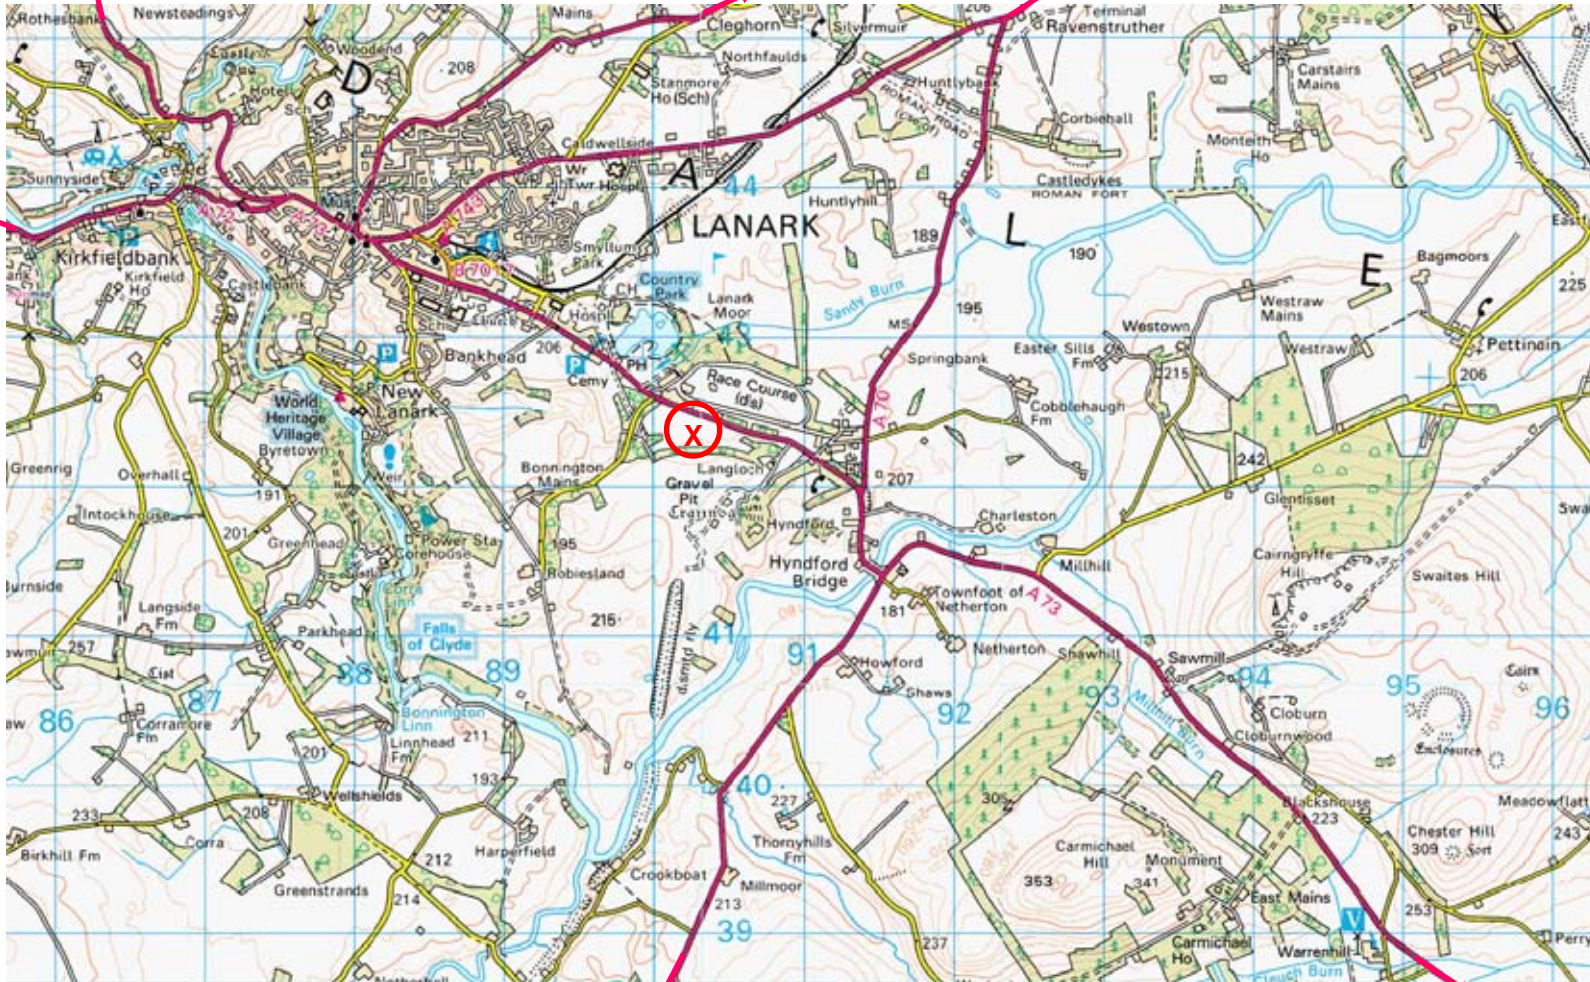

Directions

A73 Airdrie, Carluke  
Jct 6 (M8)

A706 Linlithgow, Whitburn

A70 Edinburgh  
Carnwath

A72 Hamilton  
Jct 7 (M74)

A70 Ayr, Cumnock  
Jct 11, 12 (M74)

A73  
Biggar (A72)  
Jct 13 (M74)

Davidson & Robertson Rural, Lanark Agricultural Centre, Hyndford Road, Lanark, ML11 9AX