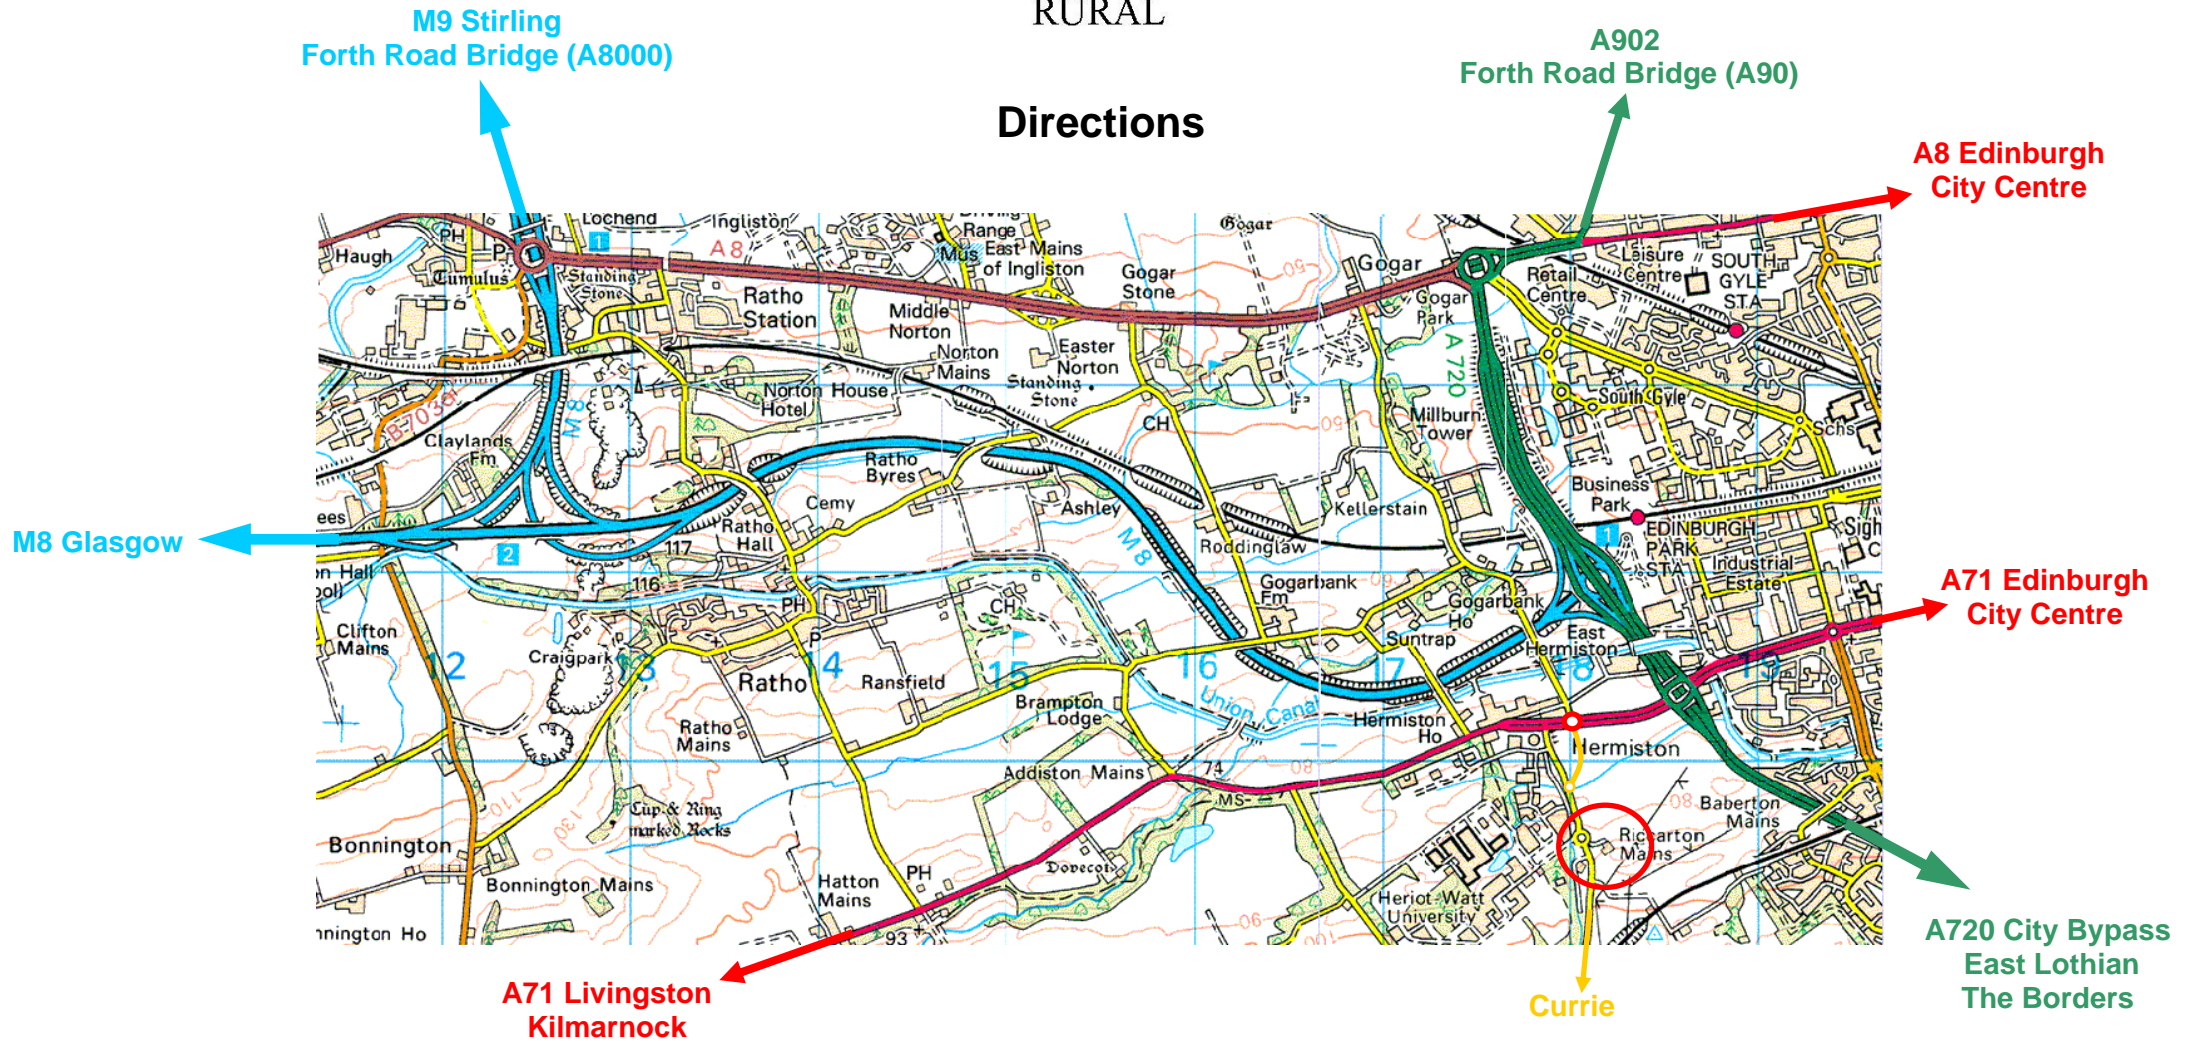

Davidson & Robertson

RURAL

Directions

At the Calder Junction Roundabout (off the A720) follow signs for the A71, Livingston and Kilmarnock. Take the left slip past the roundabout, following signs for the Heriot Watt University and Currie. Once past the park and ride continue to Currie at the small roundabout. Take the first exit at the large roundabout by the entrance to the University and turn right into the gravel car park.